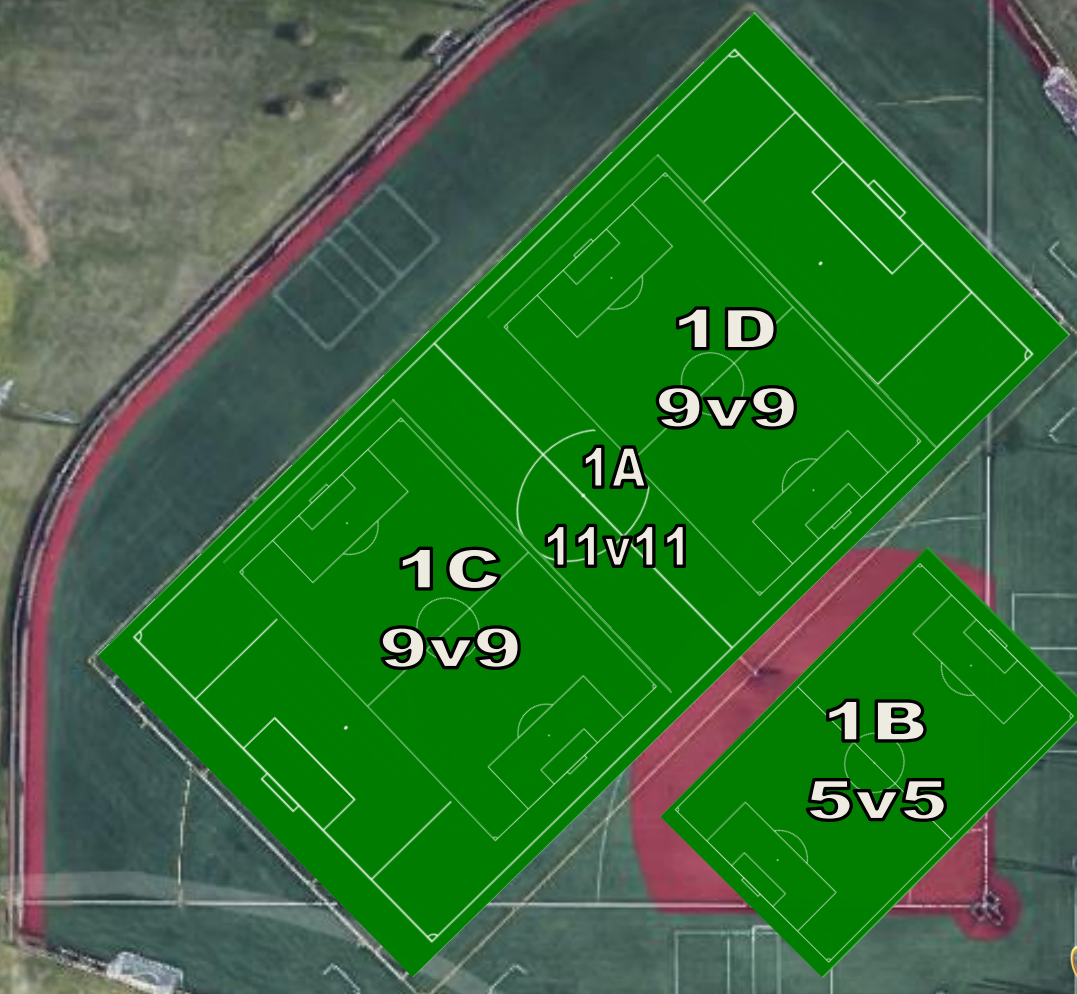

Heritage Park
109 Community Blvd,
Wheeling, IL 60090

Registration & Referee

Heritage Park

Google

Heritage Park
109 Community Blvd,
Wheeling, IL 60090

7
7v7

8
9v9

9
9v9

10
11v11

11
11v11

Heritage Park -
South Parking

Google

**Wheeling High School
900 S Elmhurst Rd,
Wheeling, IL 60090**

Robert Crown:
1801 Main St,
Evanston, IL 60202

1
11v11

2
11v11

3
11v11

ChargePoint
Charging Station

Google

Robert Crown
Community Center

910

1803
Evanston Public Library
Robert Crown Branch

Layers

2285 Church St,
Evanston, IL 60201

ETHS
Stadium
11v11

Search this area

Position
e

ome

Lemar Ave

ner Ave

Church St

ey Ave