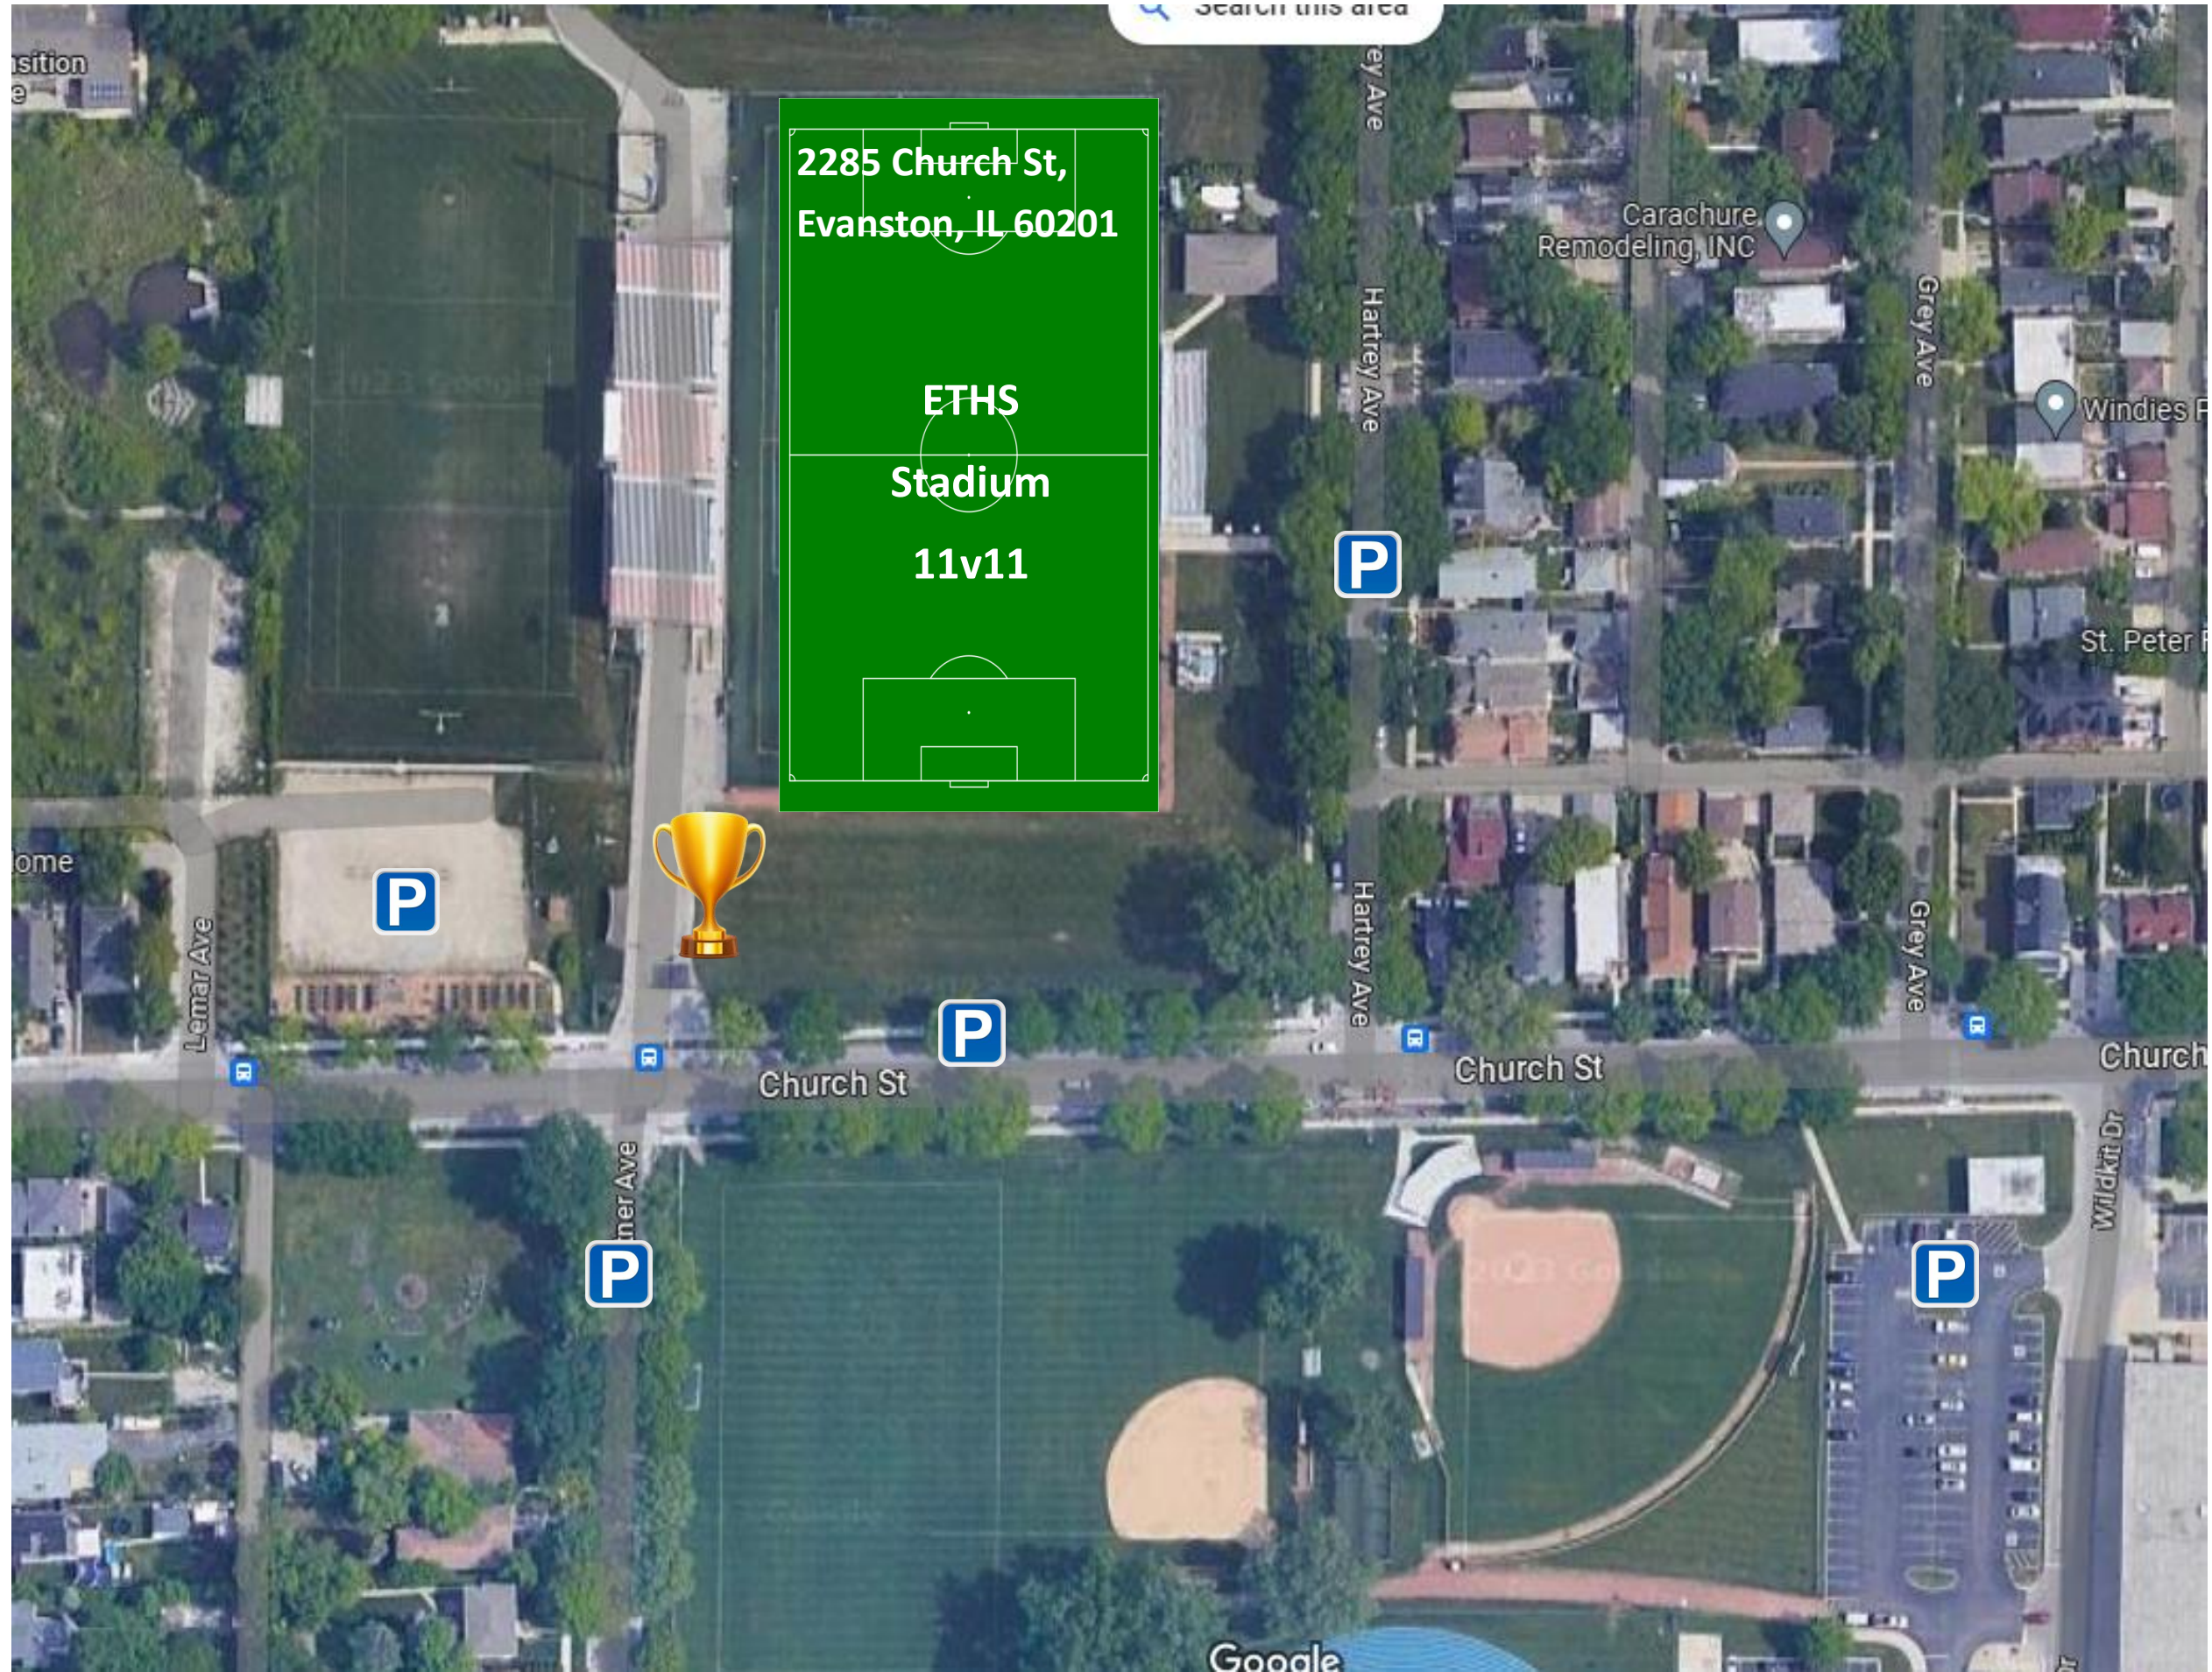

10
11v11

11
11v11

Heritage Park -
South Parking

Google

**Wheeling High School
900 S Elmhurst Rd,
Wheeling, IL 60090**

Robert Crown:
1801 Main St,
Evanston, IL 60202

1
11v11

2
11v11

3
11v11

ChargePoint
Charging Station

Google

Robert Crown
Community Center

910

1803
Evanston Public Library
Robert Crown Branch

Layers

2285 Church St,
Evanston, IL 60201

ETHS
Stadium
11v11

Search this area

Position
e

ome

Lemar Ave

ner Ave

Church St

ey Ave

Windies P

St. Peter P

Google

ETHS
1600 Dodge Ave,
Evanston, IL 60201

1
11v11

2
11v11

ETHS Track