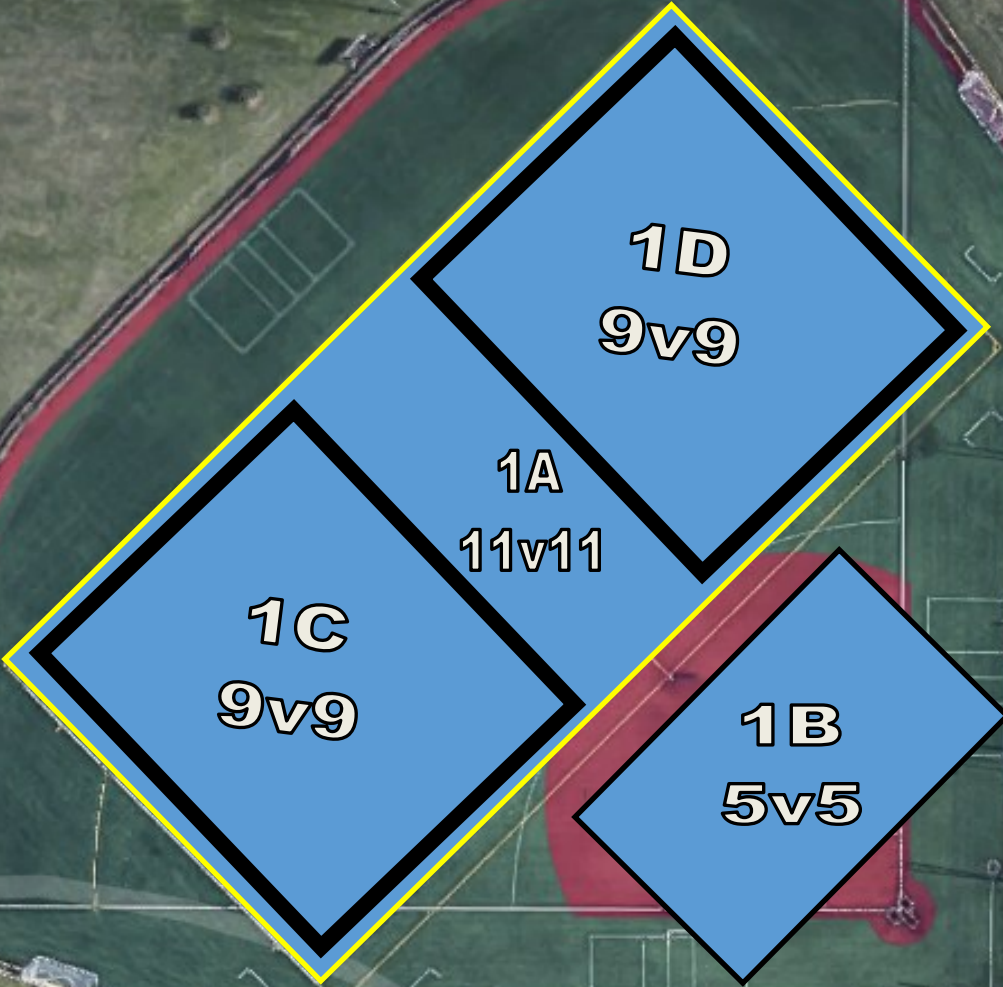

Heritage Park
109 Community Blvd,
Wheeling, IL 60090

Registration & Referee

Google

**Wheeling High School
900 S Elmhurst Rd,
Wheeling, IL 60090**

11v11

**Sunset Meadows
11v11 Turf Field
700 S Dwyer Ave
Arlington Heights, IL**

11v11

Sunset Meadows Park

Sunset Soccer

W Kirchhoff Rd

W Kirchhoff Rd

W Kirchhoff Rd

W Kirchhoff Rd

W Kirchhoff Rd